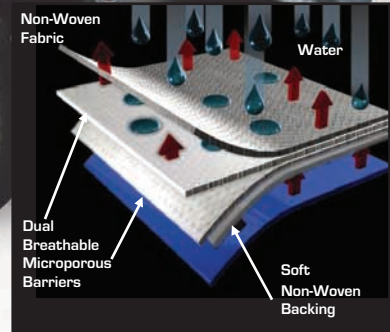

Application

97-06 TJ Wrangler, Black Denim
 07-10 JK Wrangler, 2Dr & 4Dr, Black Denim

Part

1101
 1102

4 LAYER VEHICLE COVERS

Unique 4-layer non-woven polypropylene construction blocks harmful paint contaminants with a rugged Spun Bond outer layer attached to two melt blown middle layers of added protection and joined with a softer inner layer to produce a water resistant fabric that protects vehicle finish from the elements while maintaining breath-ability to avoid temperature and moisture build-up under the cover.

UNIVERSAL 4-LAYER CAR COVER APPLICATIONS

Application

13 ft 1" to 14 ft Vehicle length
 14 ft 1" to 15 ft Vehicle length
 15 ft 1" to 16 ft Vehicle length
 16 ft 1" to 17 ft Vehicle length
 17 ft 1" to 19 ft 6" Vehicle length

Part

1302
 1303
 1304
 1305
 1306

EXCLUSIVE RAMPAGE FEATURES

BREATHABLE 4 LAYER COVERS

When it comes to protection, Rampage has you covered. These breathable covers repel water, but won't trap moisture as they protect your vehicle finish from sun, dirt, droppings, and other airborne pollutants that harm the paint - they are great indoors or out.

- Soft and durable backing pampers paint finish and protects from sun, dirt, dust, moisture and pollution
- Unique diamond bond pattern allows air and humidity to escape preventing paint deterioration from trapped air and moisture. The non-woven fibers are naturally water resistant and will shed water under normal conditions - in extended rainstorms even the best fabrics will absorb varying amounts of moisture, but the Rampage 4-layer cover dries easily as it allows air to circulate thru the fibers.
- Ultraviolet protection against sun and heat buildup
- Polypropylene center layers are naturally water repellent
- Features double stitched elastic hem in front & rear to secure under bumper
- Side grommets for tie downs or security cable lock
- **EXCLUSIVE FEATURE** - Includes FREE Lock and Cable
- **EXCLUSIVE FEATURE** - includes FREE Storage Bag