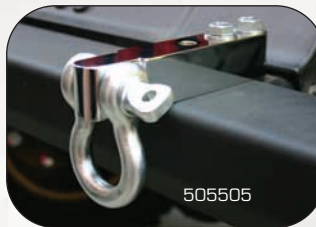

BILLET STYLE GAS COVER

- Now Available in Locking and non-Locking
- Billet Style Fuel Doors compliment the stylish look of today's vehicles
- Manufactured of quality aluminum with a polished finish
- Resistant to gasoline or any other hazardous chemicals
- Locking Fuel doors provide maximum security - include two keys
- Easy installation without drilling - on most applications
- Retail display, clam-shell, color packaging-hang or stand

LOCKING FUEL DOORS

Year	Model	Chrome	Polished	Black
CHEVY/GMC				
07-09	Silverado/Sierra/Suburban/Tahoe/Yukon/YukonXL	87017	85017	
99-06	Silverado/Sierra/00-06 Suburban/Tahoe/Yukon/YukonXL	87012	85012	
91-98	C/K Pick up, 92-99 Suburban, 94-99 Tahoe, Polished	87011	85011	
DODGE				
02-08	Ram 1500, 03-07 Ram 2500/3500, Polished	87015	85015	
94-01	Ram 1500, 94-02 Ram 2500/3500, 97-04 Dakota	87014	85014	
FORD				
04-08	F-150	87016	85016	
00-09	F-250/F350, 97-03 F-150 [except super crew] [requires slight modification to attachment area]	87010	85010	
JEEP				
97-06	Wrangler, TJ & Unlimited		85000	85006
07-10	JK - 2Dr & 4Dr, polished stainless		85001	85007
HUMMER				
03-06	H2 Hummer		87013	

NON-LOCKING FUEL DOORS

Year	Model	Polished	Black
CHEVY/GMC			
07-09	Silverado/Sierra/Suburban/Tahoe/Yukon	75017	
99-06	Silverado/Sierra1500, 00-06 Suburban/Tahoe/Yukon/Yukon XL	75012	
91-98	C/K Pick up, 92-99 Suburban, 94-99 Tahoe	75011	
DODGE			
02-08	Ram 1500, 03-07 Ram 2500/3500, Polished	75015	
94-01	Ram 1500, 94-02 Ram 2500/3500, 97-04 Dakota	75014	
FORD			
04-08	F-150	75016	
00-09	F-250/F350, 97-03 F-150 [except super crew] [requires slight modification to attachment area]	75010	
JEEP			
97-06	Wrangler, TJ & Unlimited	75000	75006
07-10	JK - 2Dr & 4Dr	75001	75007

GAS FILLER HOUSING