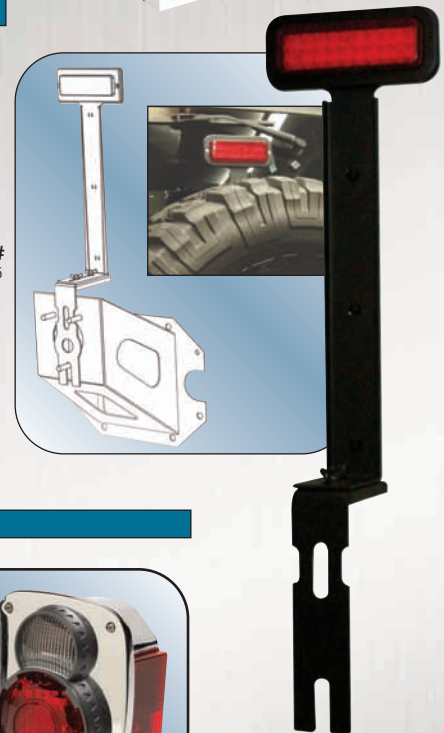

Part#

86615